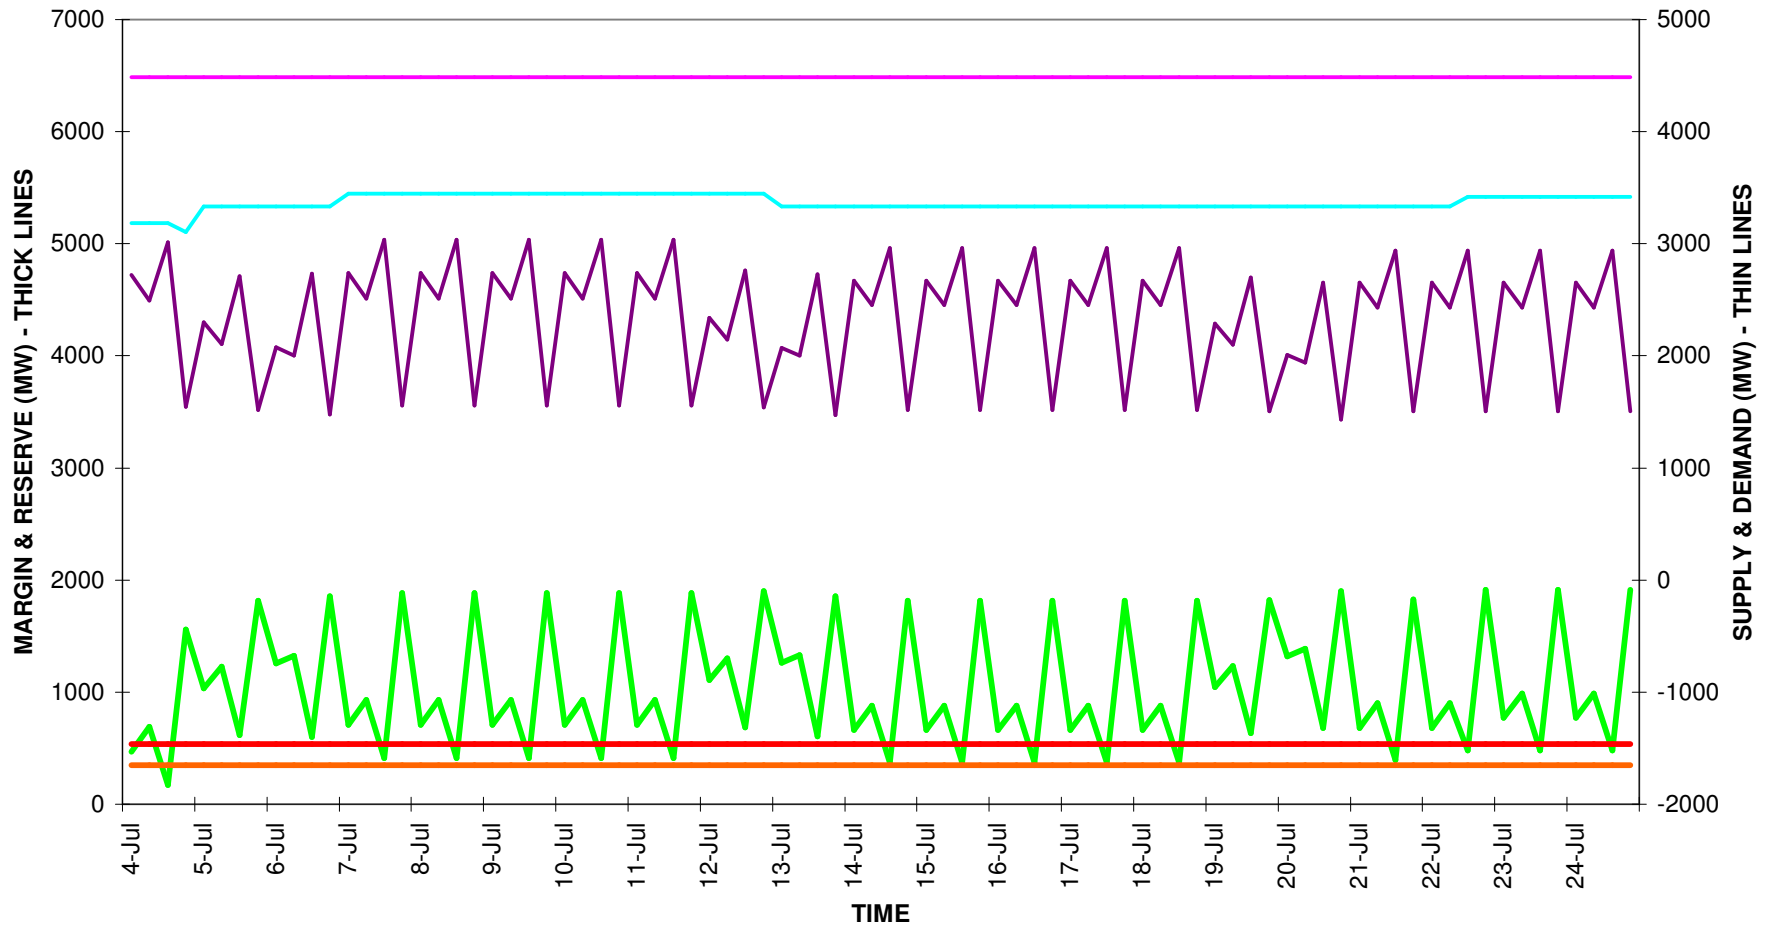

ST PASA OUTLOOK

CAPACITY_PLANNING_MARGIN	RESERVE_CAPACITY_REQ	CAPACITY_PL_RESERVES_REQ
PEAKLOAD_MEANP2SD	AVAILABLE_SUPPLY_CAPACITY	INSTALLED_GENERATION