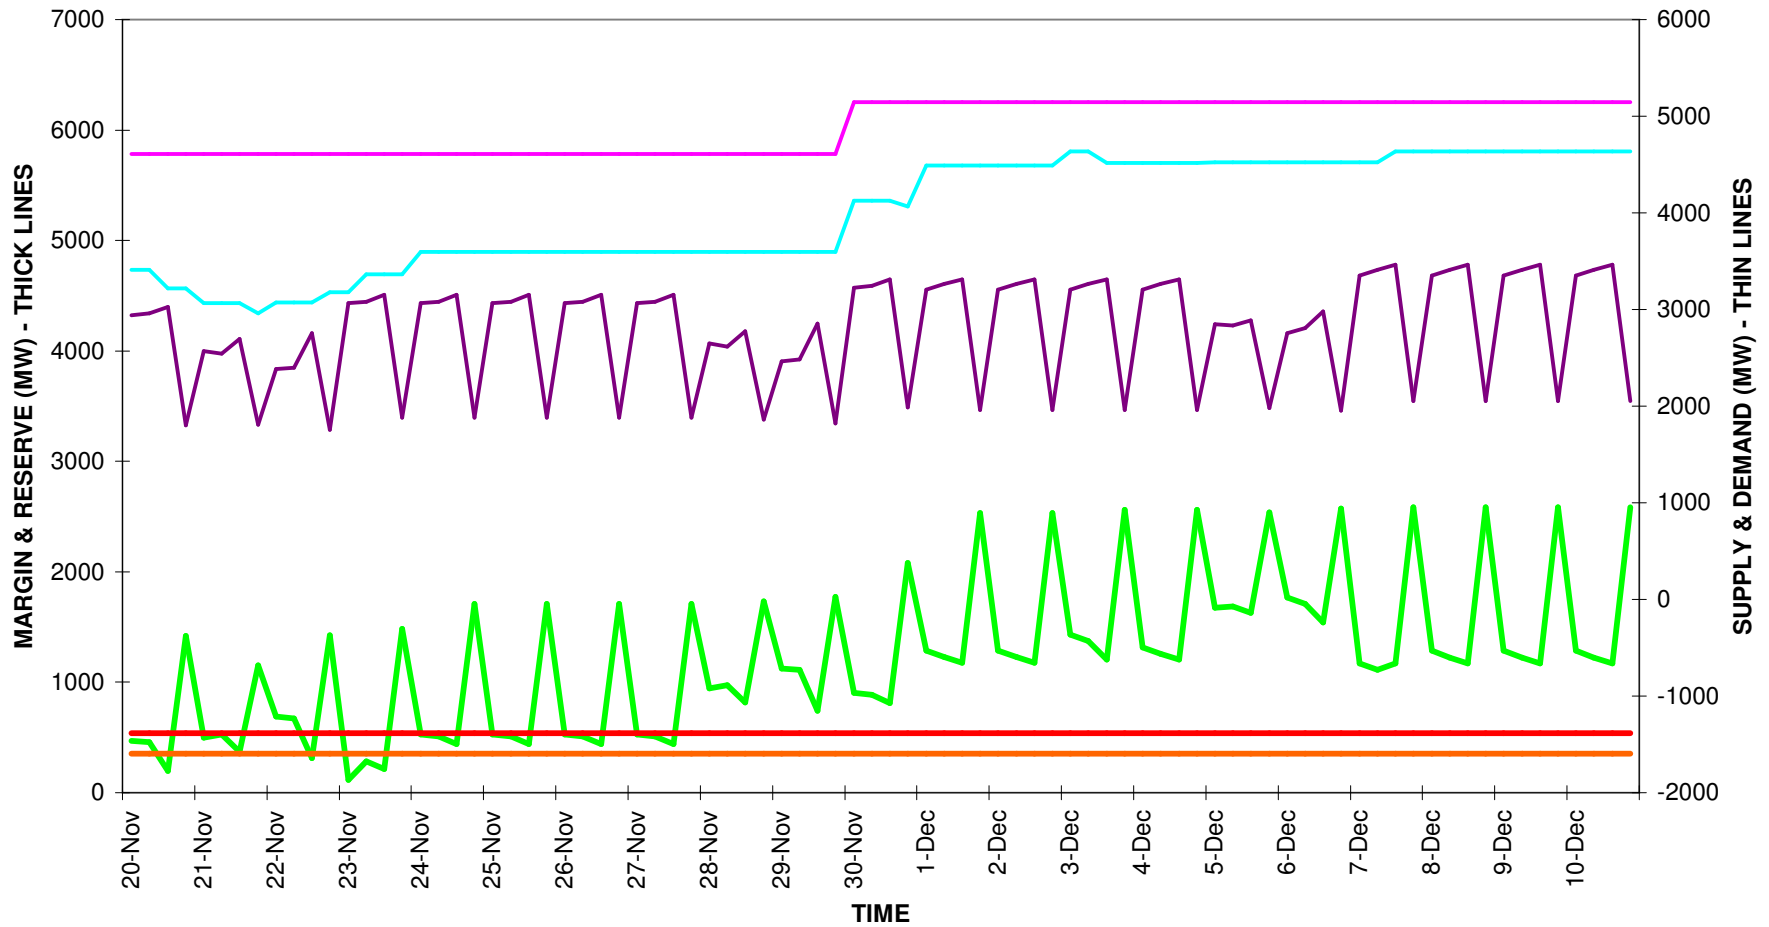

ST PASA OUTLOOK

ST_PASA_RESERVE_MARGIN	RESERVE_CAPACITY_REQ	CAPACITY_PL_RESERVES_REQ
PEAKLOAD_MEANP2SD	AVAILABLE_SUPPLY_CAPACITY	INSTALLED_GENERATION