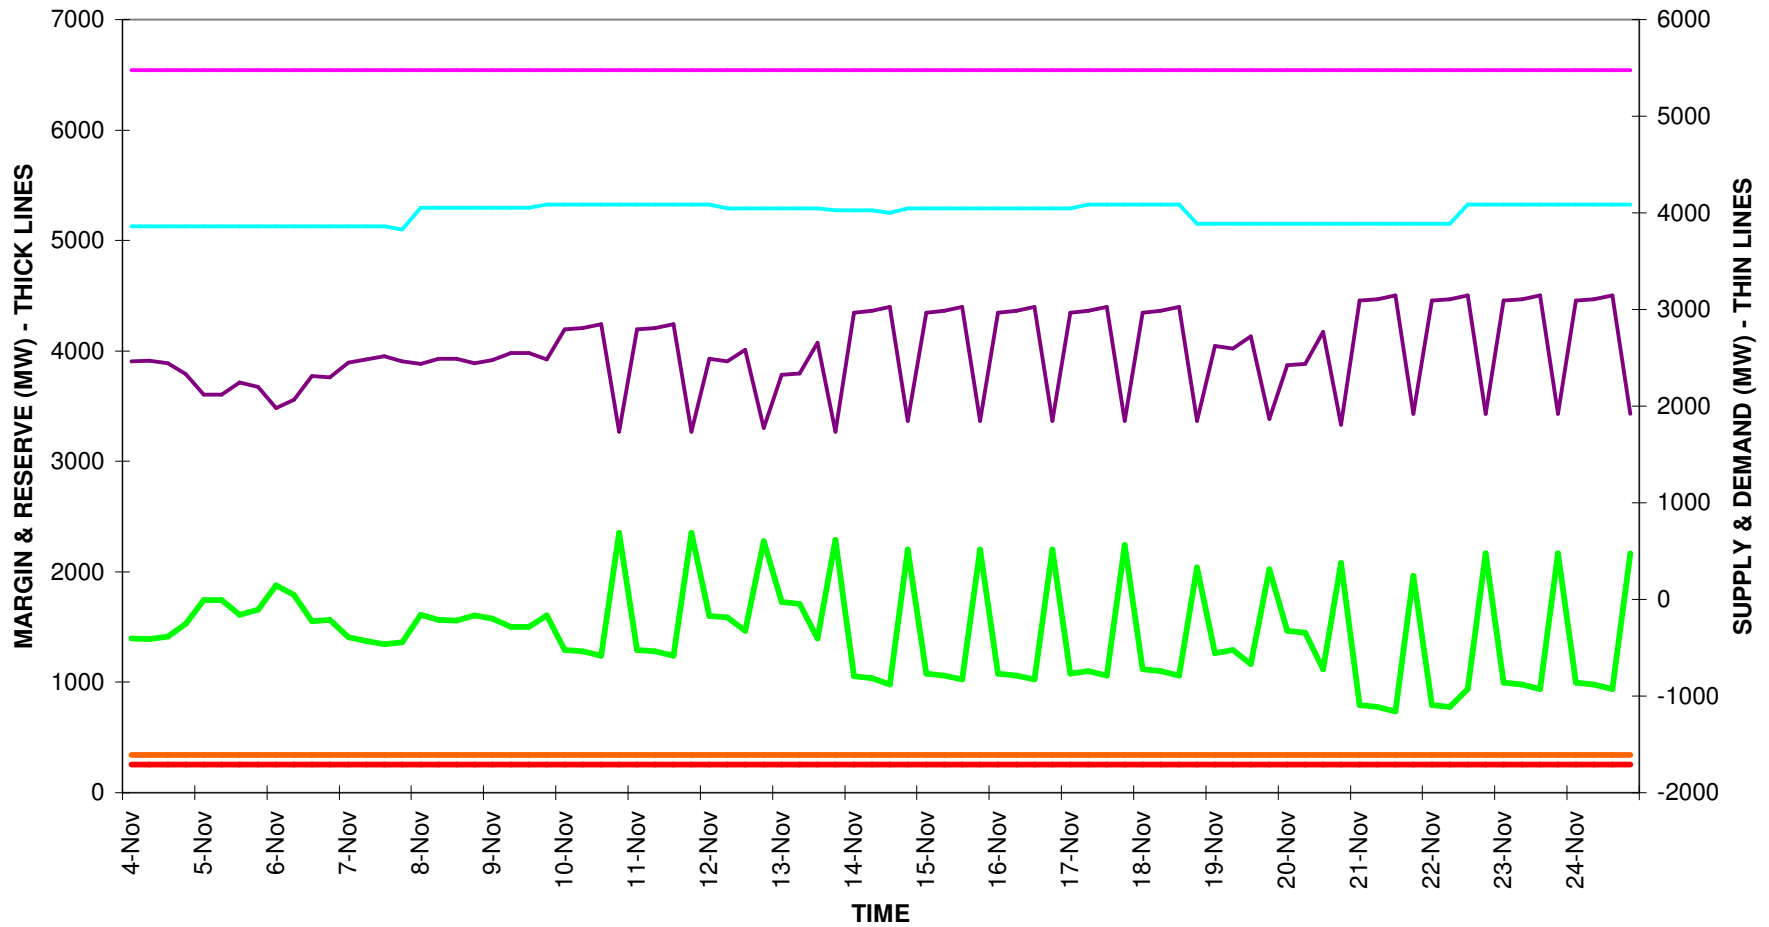

ST PASA OUTLOOK

ST_PASA_RESERVE_MARGIN	RESERVE_CAPACITY_REQ	CAPACITY_PL_RESERVES_REQ
PEAKLOAD_MEANP2SD	AVAILABLE_SUPPLY_CAPACITY	INSTALLED_GENERATION