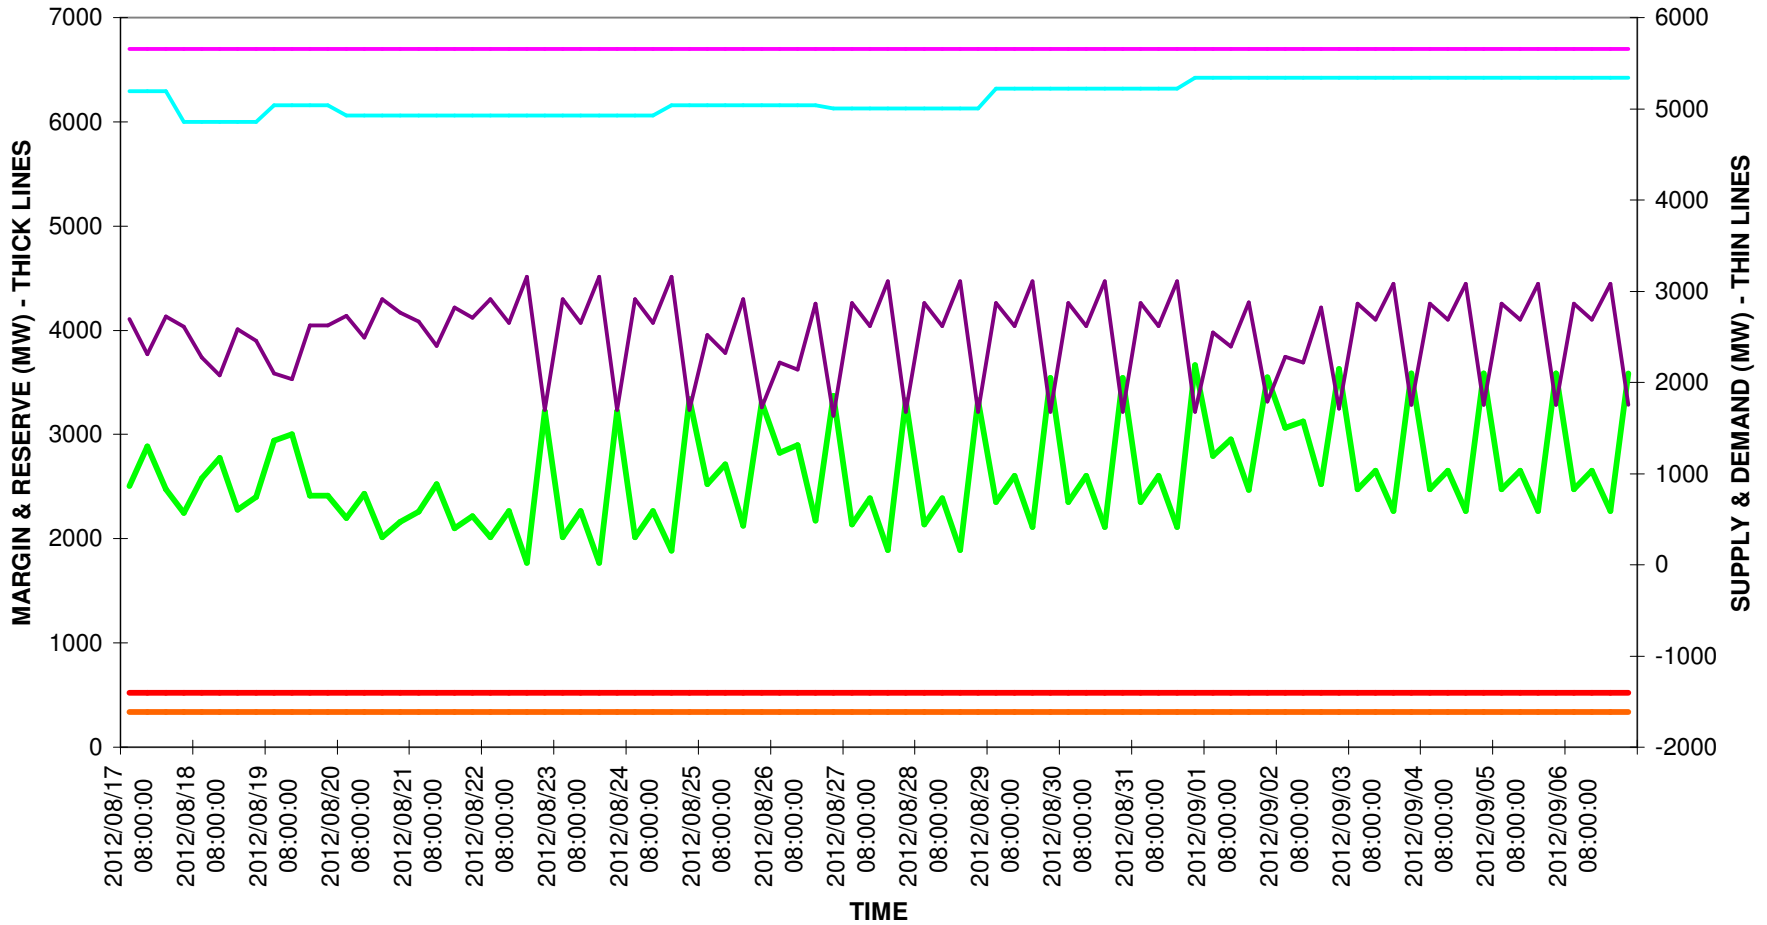

### ST PASA OUTLOOK

ST_PASA_RESERVE_MARGIN	RESERVE_CAPACITY_REQ	CAPACITY_PL_RESERVES_REQ
PEAKLOAD_MEANP2SD	AVAILABLE_SUPPLY_CAPACITY	INSTALLED_GENERATION