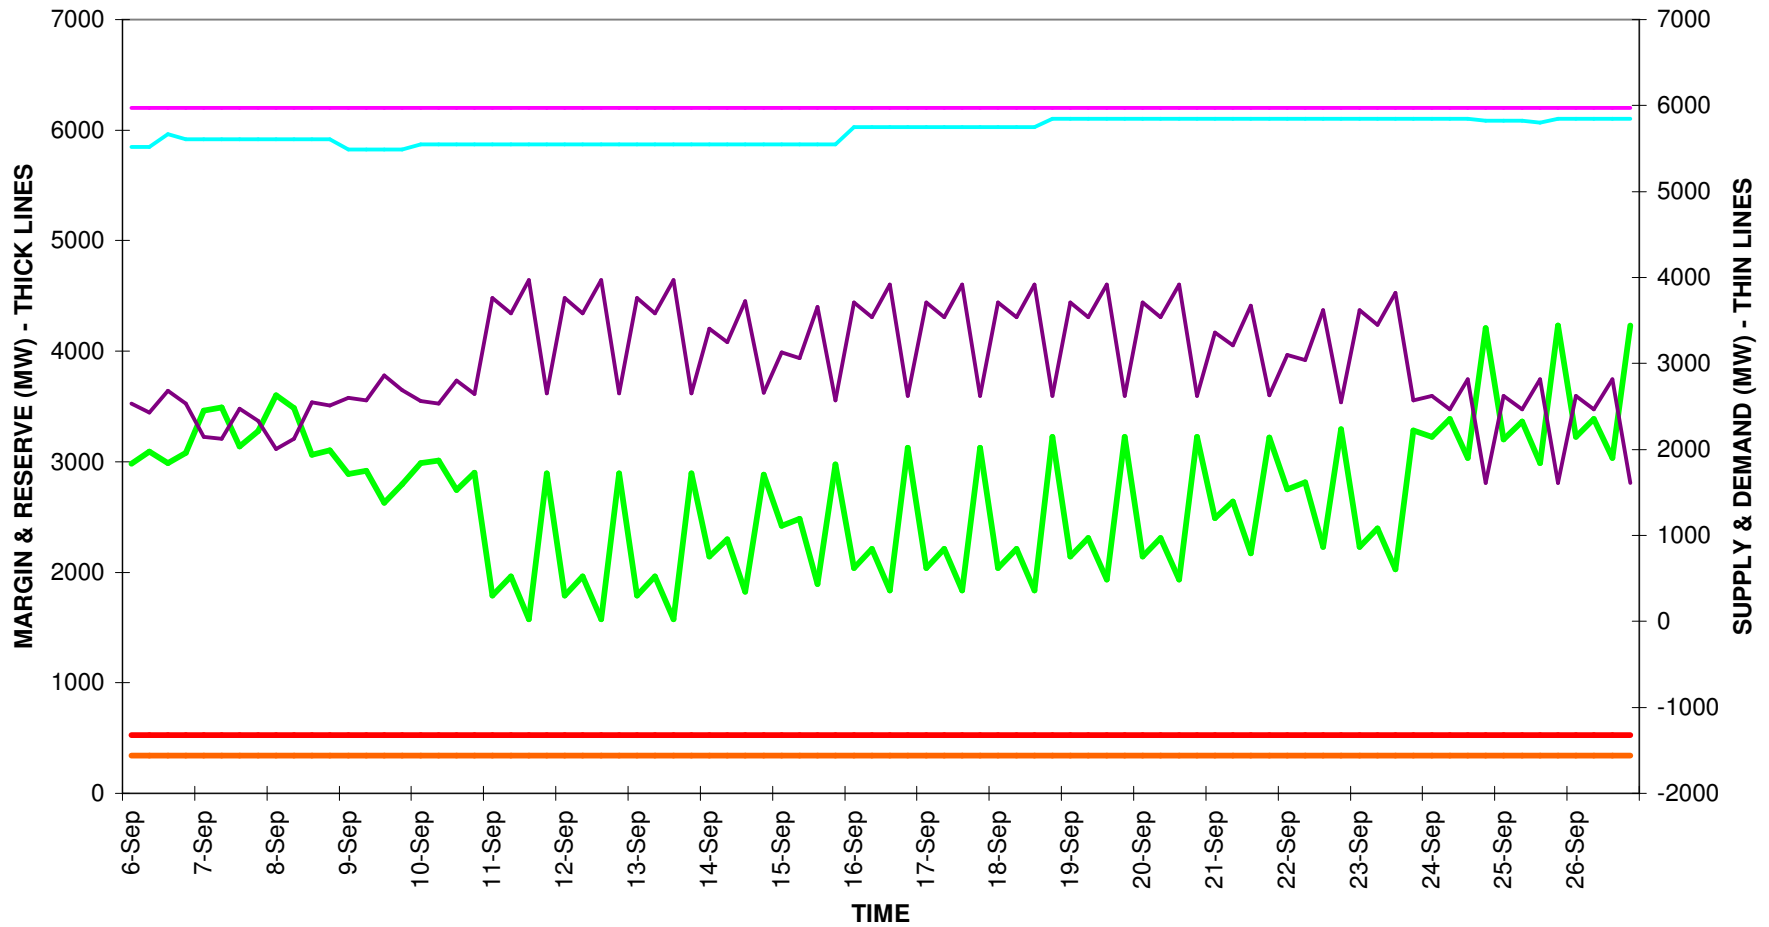

ST PASA OUTLOOK

ST_PASA_RESERVE_MARGIN RESERVE_CAPACITY_REQ CAPACITY_PL_RESERVES_REQ
PEAKLOAD_MEANP2SD AVAILABLE_SUPPLY_CAPACITY INSTALLED_GENERATION