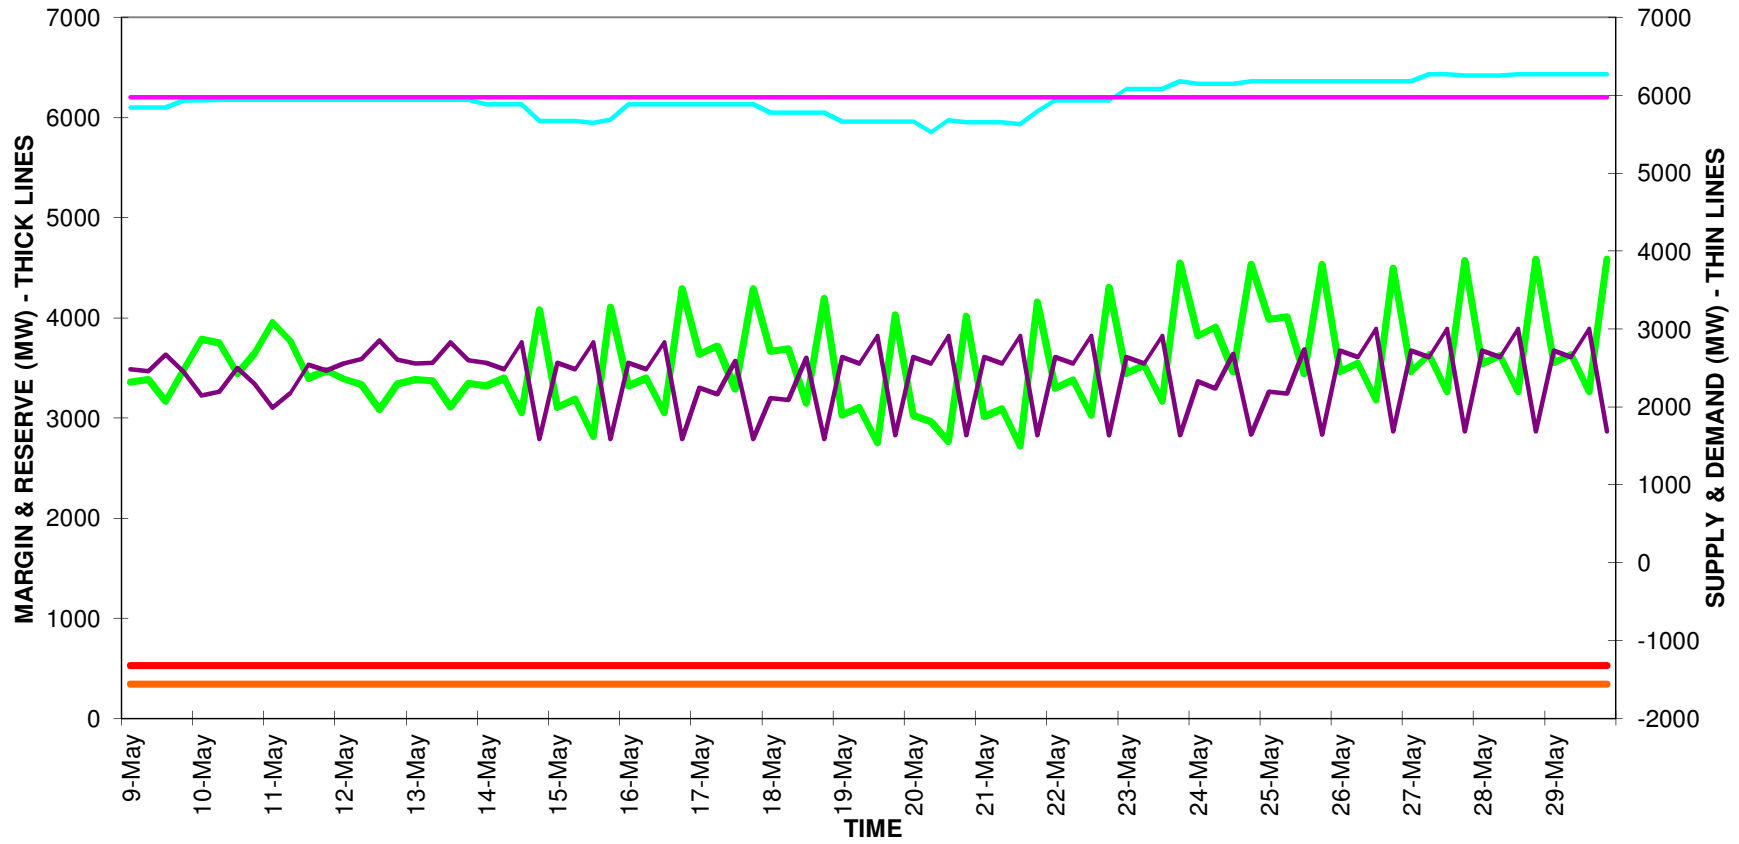

ST PASA OUTLOOK

- ST_PASA_RESERVE_MARGIN
- RESERVE_CAPACITY_REQ
- CAPACITY_PL_RESERVES_REQ
- PEAKLOAD_MEANP2SD
- AVAILABLE_SUPPLY_CAPACITY
- INSTALLED_GENERATION